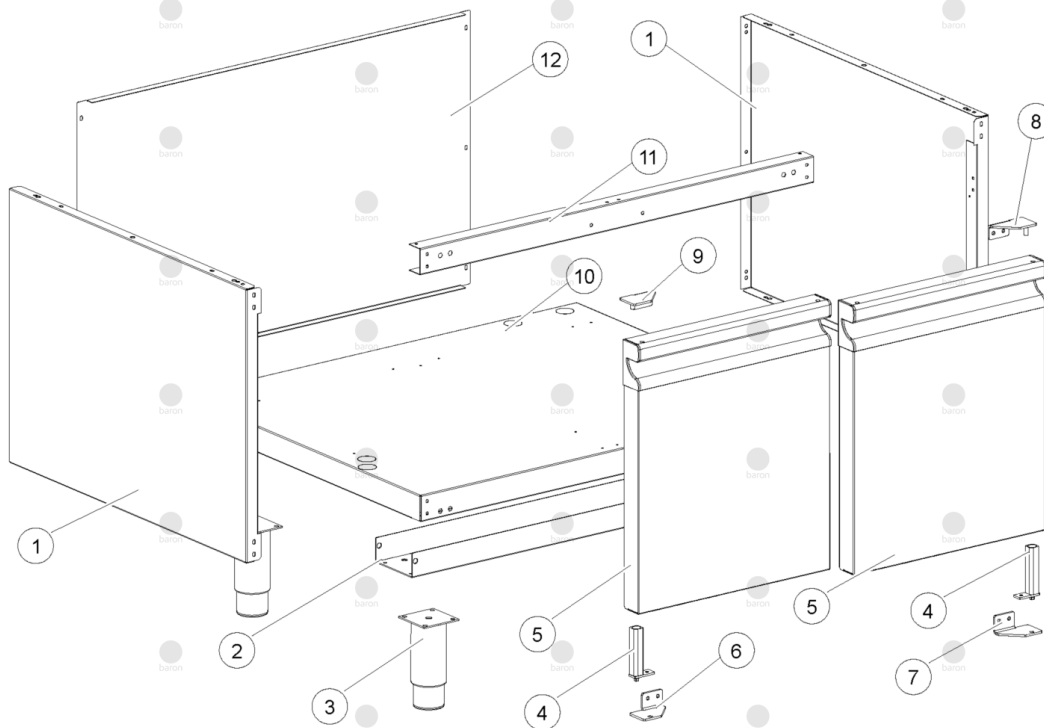

GRIDDLE PLATES

Table_B

EDITION 06 2019

Q90FT-FTV/E800-803-805-810-813-815-820-823-825